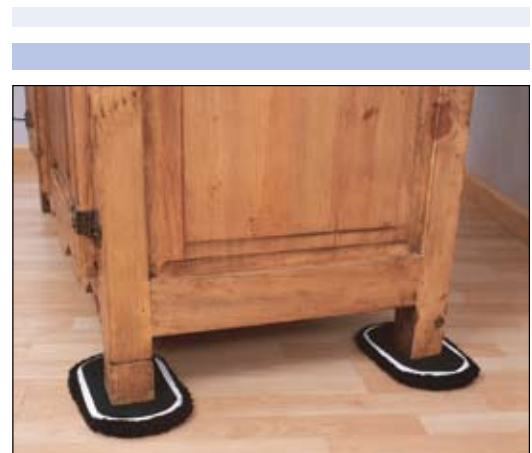

EZ MOVES II SLIP-ON-SOCKS