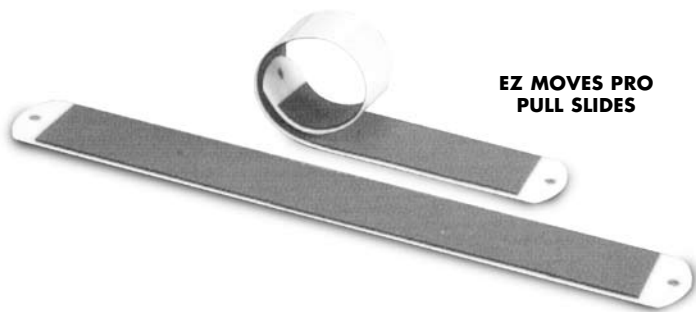

The EZ Mini-Moves™ are designed for permanent placement (3" x 3") under the heaviest furniture but can be repositioned as needed. The high-density 1/2" thick EVA foam conforms to anything placed on it; the weight of the furniture keeps the sliders in place. Sold in sets of 4. Please specify color: white, beige, black or dark brown.

Item# EZ Mini Moves  
 Non-Member Price \$7  
**Member Price \$6**

**EZ MINI MOVES**

**EZ MOVES PRO PULL SLIDES™ - FREE PULL CORD WITH PURCHASE OF PULL SLIDES**

Ideal for moving appliances, filing cabinets, or stacks of boxes. Attach a pull cord to aid in pulling. These extra long slides are available in 2 sizes: 6.75" x 48" or 72". Sold in sets of 2.

Item# EZ Moves Pull Slides - 48"  
 Non-Member Price \$30  
**Member Price \$25**

Item# EZ Moves Pull Slides - 72"  
 Non-Member Price \$42  
**Member Price \$35**

Item# EZ Moves Pull Slides - Hard Surface - 48"  
 Non-Member Price \$24  
**Member Price \$20**